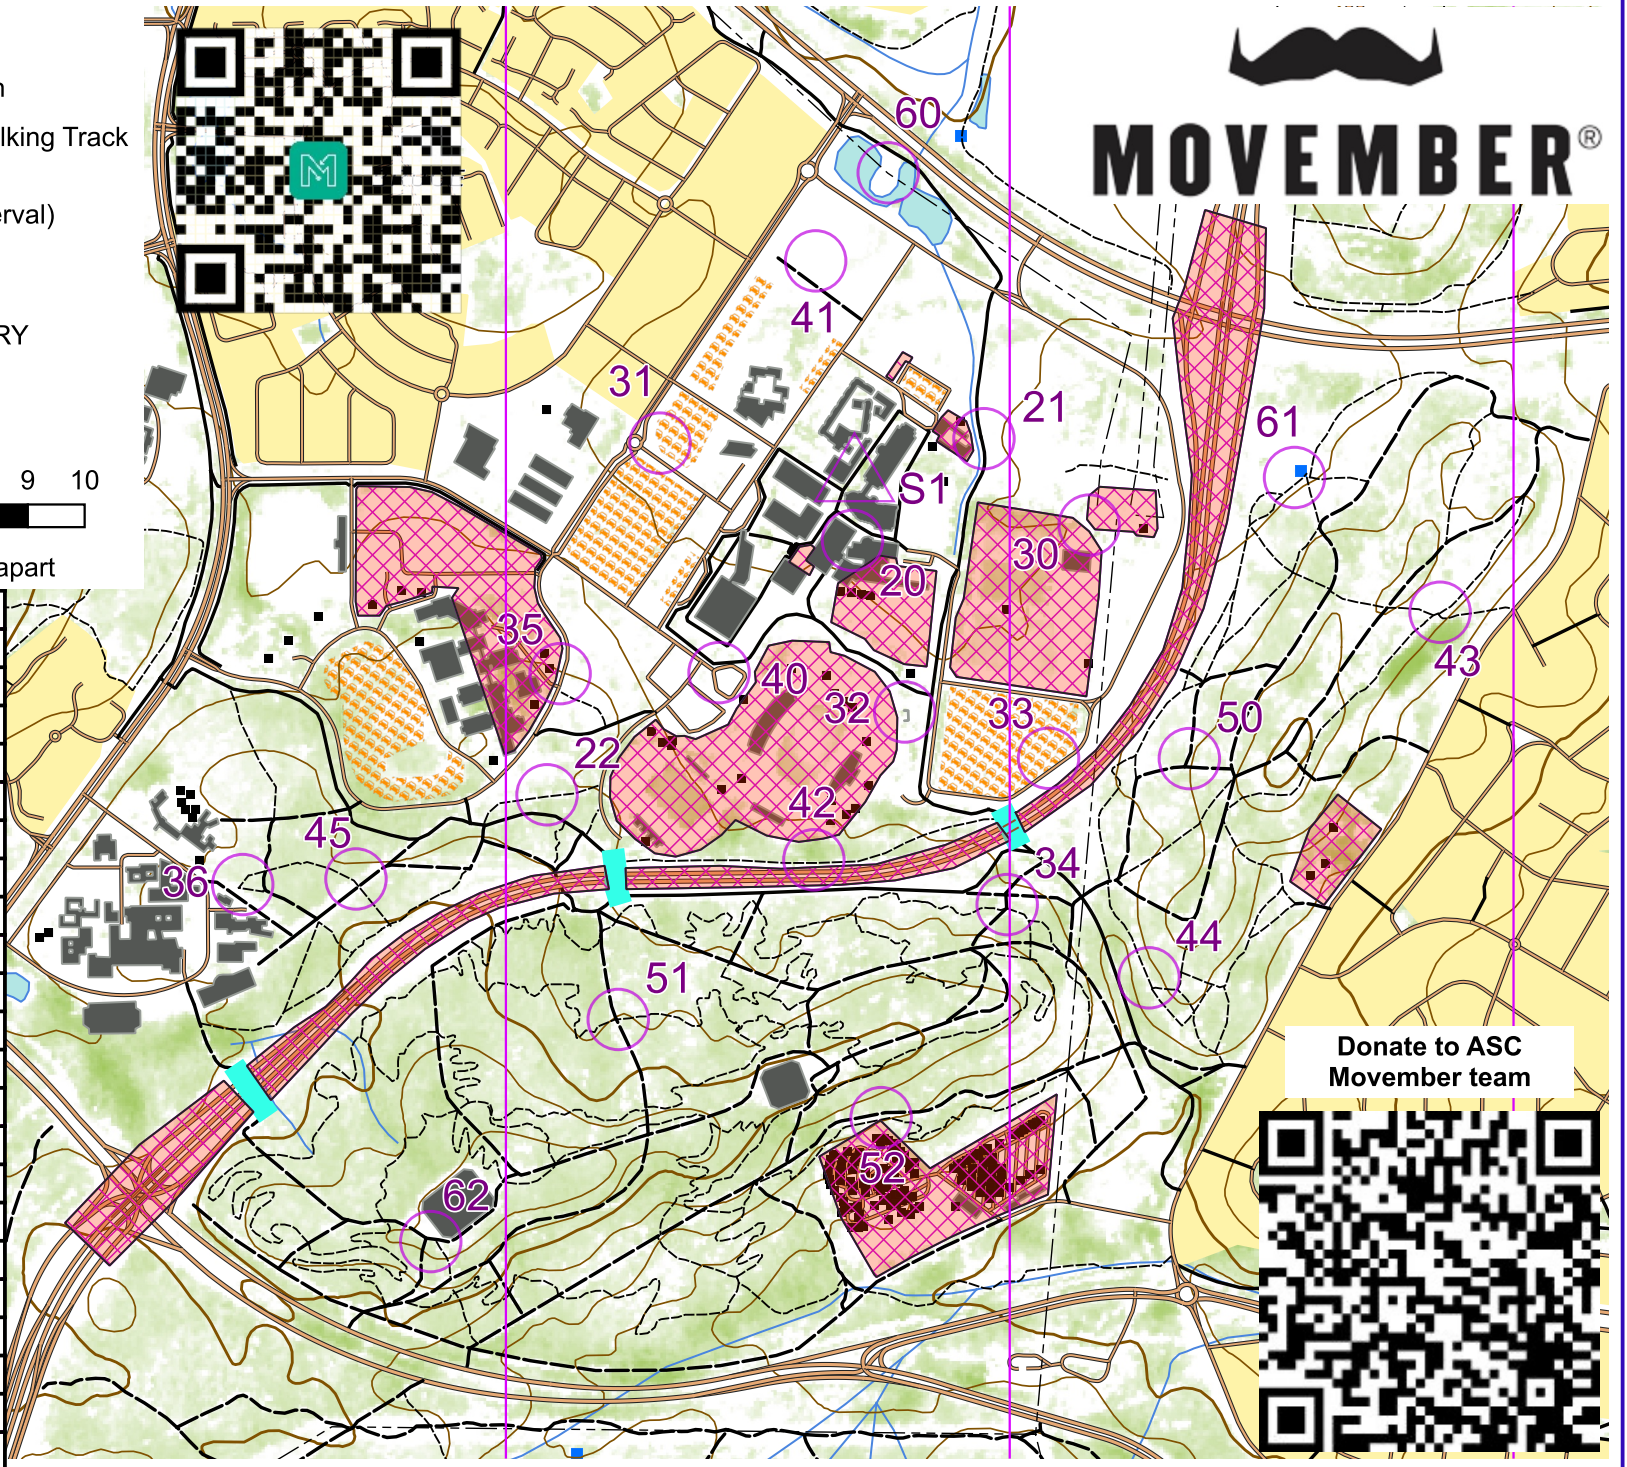

### Map Legend

-  NO ENTRY
-  Powerlines
-  Building
-  Large buildings
-  Underpass - ROAD CROSSING POINT
-  Sealed Road
-  Vehicular Tracks
-  Bike Path
-  Path, Walking Track
-  Contours (10m interval)
-  Dam
-  Houses NO ENTRY
-  Water
-  car-park

Scale - 100m units - north lines 1km apart

number	description	score
20	Fire Stairs	20
21	Sign 'Shane Kelly walk'	20
22	Walkway mesh on path	20
30	Path between high fences	30
31	Blue gymnast sculpture	30
32	Grate in concrete slab	30
33	Gate - STOP sign	30
34	Notice board - Trail map	30
35	Sign 'CIT dog day care'	30
36	Green post 'Canberra Nature Park'	30
40	GIO Stadium pillar	40
41	Large dead tree	40
42	Pipe opening in bank	40
43	Track junction - wooden post	40
44	Power pole 16927	40
45	Concrete power pole	40
50	Sign 'TO GDE'	50
51	Black post 'Happy Wanderer'	50
52	Water bubbler - fence corner	50
60	Central pole BB43	60
61	Dam SW corner	60
62	Yellow concrete posts	60